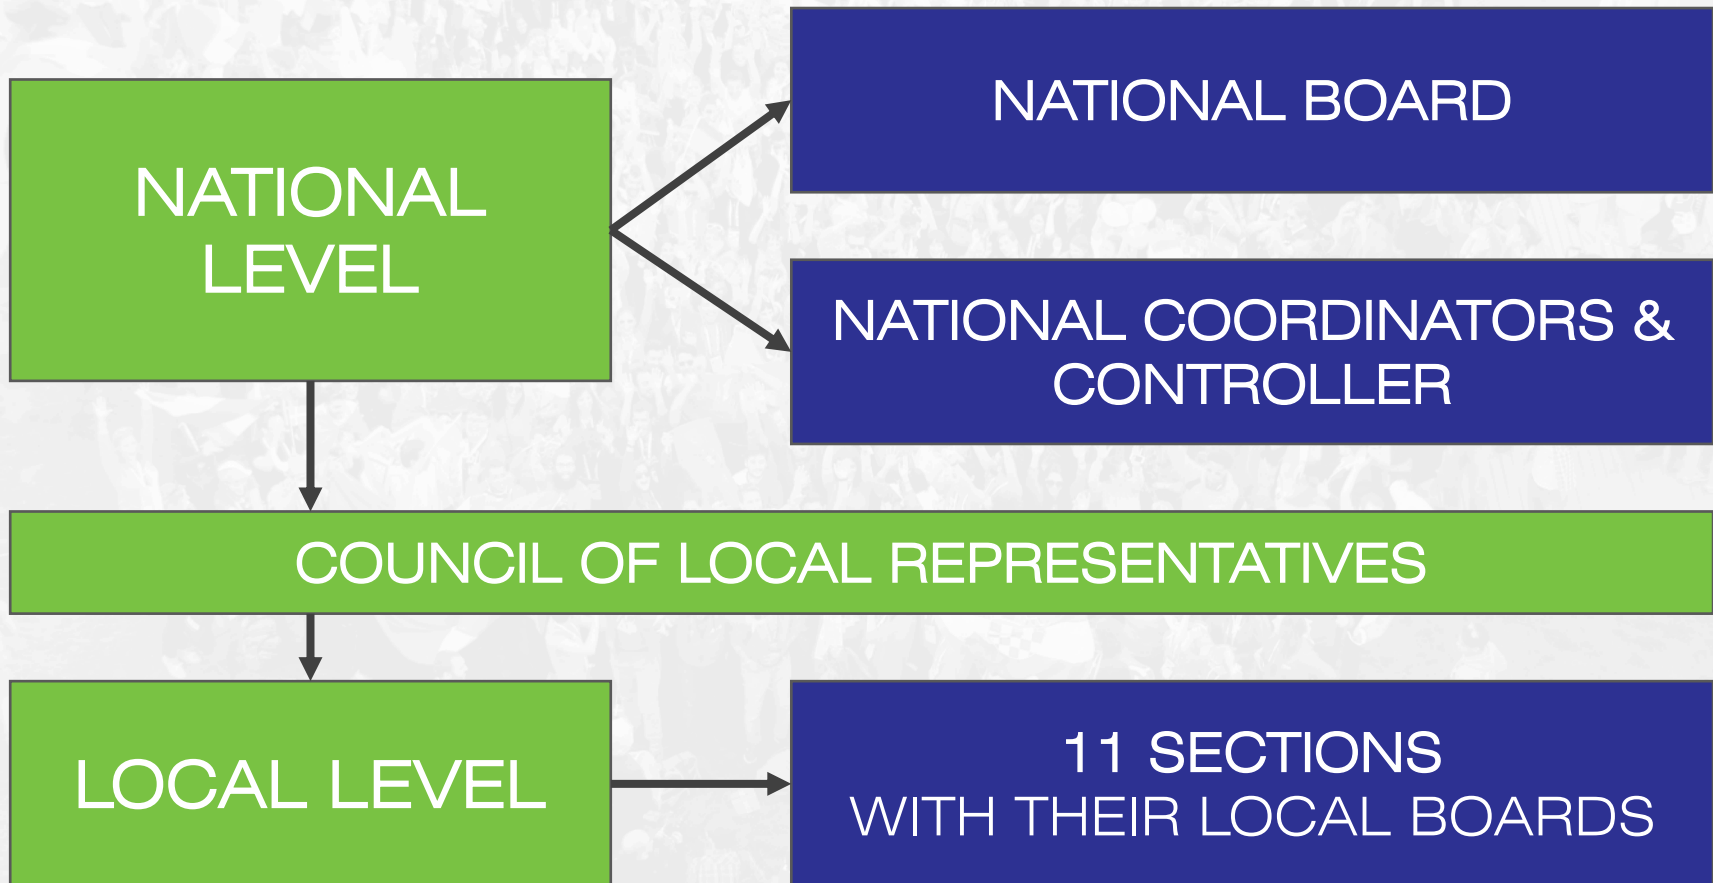

INTERNATIONAL EXCHANGE
ERASMUS STUDENT NETWORK

ESN SLOVAKIA

www.esn.org

HISTORY

- * established in 2003
- * first ESN section:
 - ESN EU in Bratislava - 2004

PRESENT – 11 SECTIONS

ESN CU

ESN EU Bratislava

ESN STUBA

ESN VŠMU

ESN Trnava

ESN SUA

ESN UKF

ESN UMB BB

ESN UNIZA

ESN Košice

ESN Prešov

STRUCTURE OF ESN SLOVAKIA

NATIONAL BOARD

JOZEF BOTKA
VICE-PRESIDENT

LUKÁŠ VARHOLÍK
PRESIDENT

JÁN SIVIČEK
NATIONAL REPRESENTATIVE

TIMOTEJ HOSSA
COMMUNICATION MANAGER

MATEJ BEDNÁR
PARTNERSHIP MANAGER