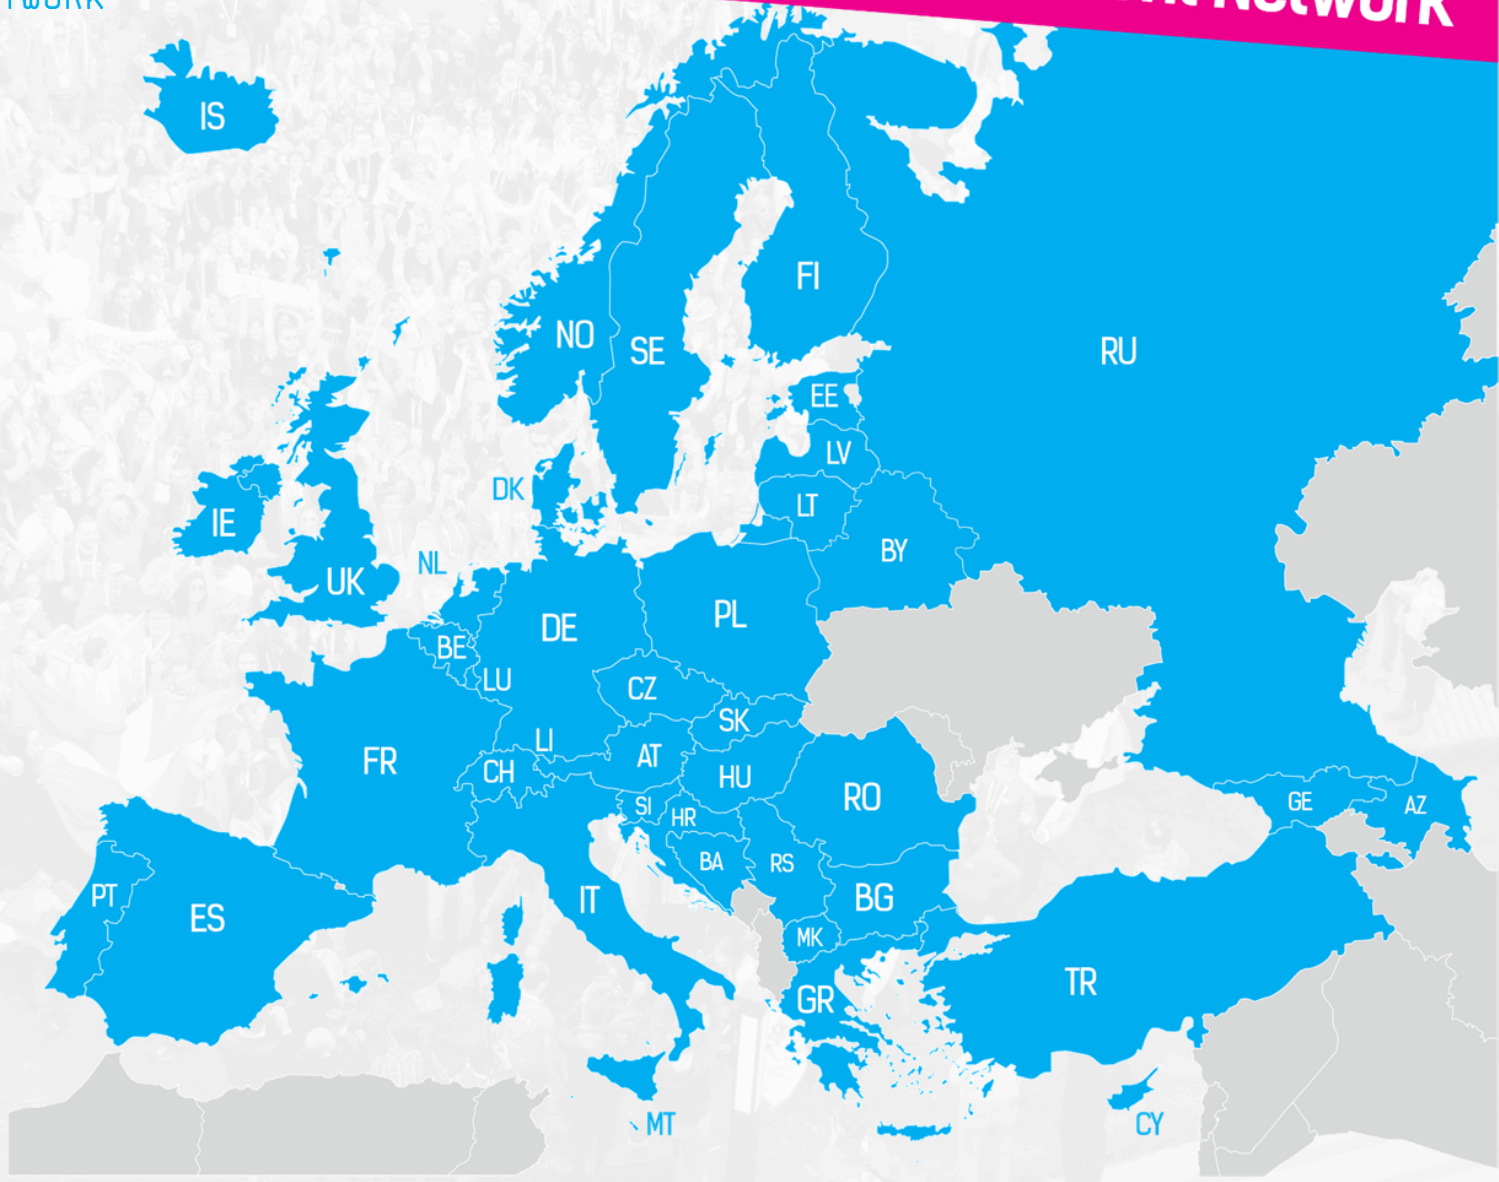

INTERNATIONAL EXCHANGE
ERASMUS STUDENT NETWORK

Countries of the Erasmus Student Network

● ESN member

As approved at
CND Kraków 2016

40
countries

500+
local associations

1000+
Higher Education Institutions

INTERNATIONAL EXCHANGE
ERASMUS STUDENT NETWORK